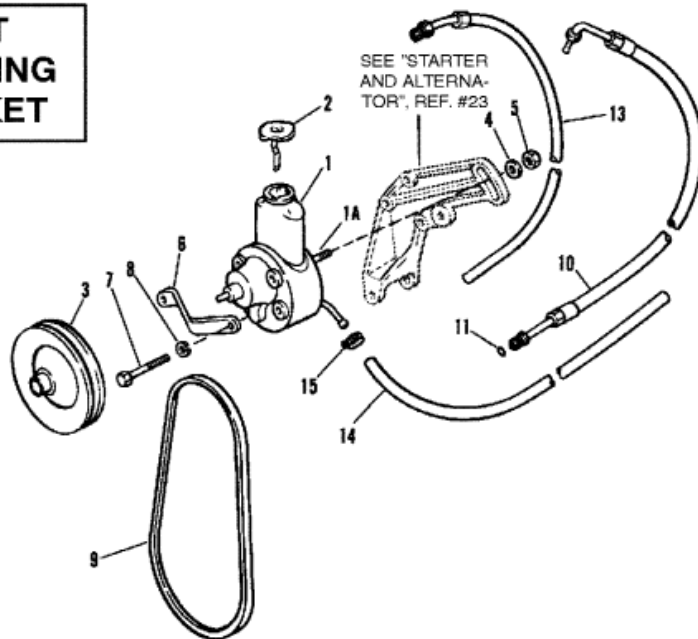

**CAST
MOUNTING
BRACKET**

Parts List

Ref	Class	Part	Description	Qty	Comment	Footnote
1		16792A 1	POWER STEERING PUMP ASSE	1		
1A	16	41877	STUD	1		
2	36	95805	CAP	1		
3		73873A 1	PULLEY	1		
4	12	34567	WASHER (BRACE SLOT)	1		
5	11	90517	NUT	2		
6		98644A 1	BRACE	1		
7	10	40001188	SCREW	1		
8	13	40024 8	LOCKWASHER	1		
9	57	37619T	V-BELT (52 IN.)	1		
10	32	90494	HOSE	1	(FITTINGS ON BOTH ENDS)	
10	32	98629 1	HOSE	1	(JACKSHAFT MODELS)	
11	25	89879	O-RING	1		
13	32	98843 39	HOSE	1	(FITTING ON ONE END)	
13	32	98624 1	HOSE	1	(JACKSHAFT MODELS)	
14	32	52519 14	HOSE	1		
15	54	815504206	CLAMP	3		